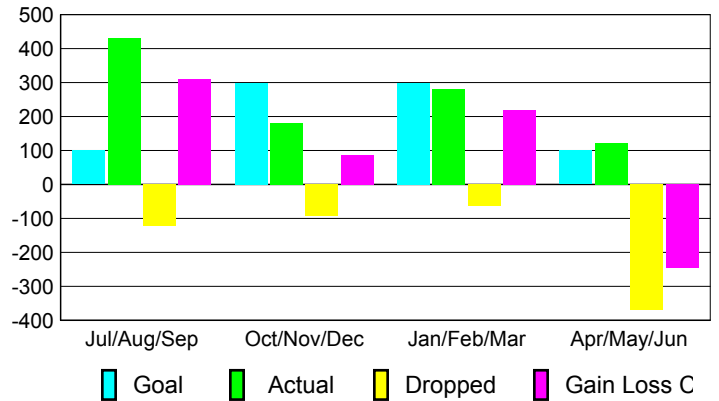

Membership Results 2008-2009

Goal, New, Dropped, Gain/Loss

Comparison of Membership Gain/Loss

Current Year Compared to the Previous Year