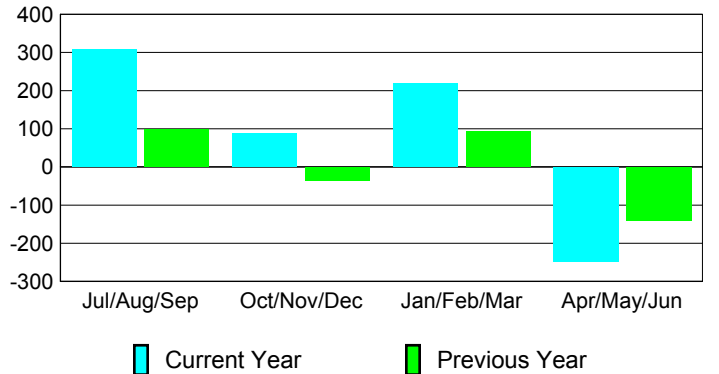

Gender Comparison 2008-2009

Jul/Aug/Sep

Oct/Nov/Dec

Jan/Feb/Mar

Apr/May/June

Male

Female