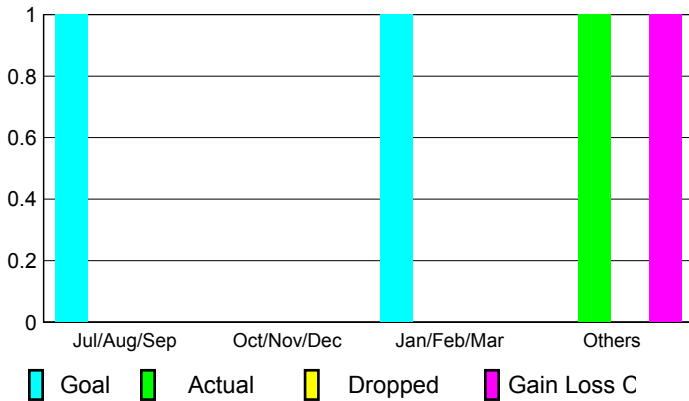

2008-2009 GMT Quarterly Report for District (or Undistricted) **District 355 E**

GMT: **BYEONG-DEOK KIM**

Location: **REPUBLIC OF KOREA**

GMT CA: **5**

CLUBS

Club Results 2008-2009

Clubs 2007-2008

Month	New Club Goal	Actual New Clubs	Actual Dropped Clubs	Gain/Loss of Clubs	Gain/Loss of Clubs
Jul/Aug/Sep	1	0	0	0	0
Oct/Nov/Dec	0	0	0	0	0
Jan/Feb/Mar	1	0	0	0	0
Apr/May/June	0	1	0	1	1
Totals	2	1	0	1	1

Club Results 2008-2009

Goal, New, Dropped, Gain/Loss

Comparison of Club Gain/Loss

Current Year Compared to the Previous Year